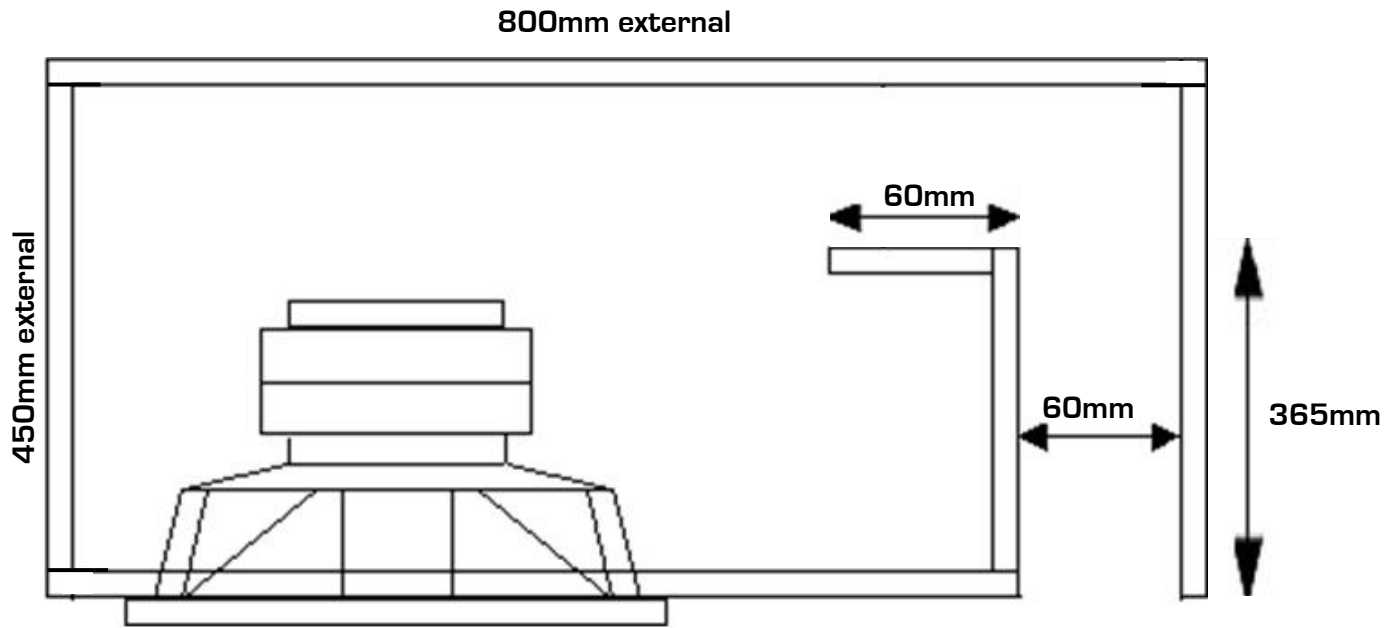

## External dimensions, using 25mm MDF

Width 800mm  
Depth 450mm  
Height 350mm

## Giving internals

Width 750mm  
Depth 400mm  
Height 300mm

Gross Volume 90lt  
less port (16lt), less woofer(s) = approx 70lt net (2.5 cubic feet)

## Cutting List for 25mm

2@ 800 x 450  
1@ 800 x 300  
1@ 400 x 300  
1@ 425 x 300  
1@ 715 x 300  
1@ 340 x 300  
1@ 35 x 300

## Cutting list for 18mm

2@ 786 x 436  
1@ 786 x 300  
1@ 400 x 300  
1@ 418 x 300  
1@ 708 x 300  
1@ 340 x 300  
1 @ 42 x 300