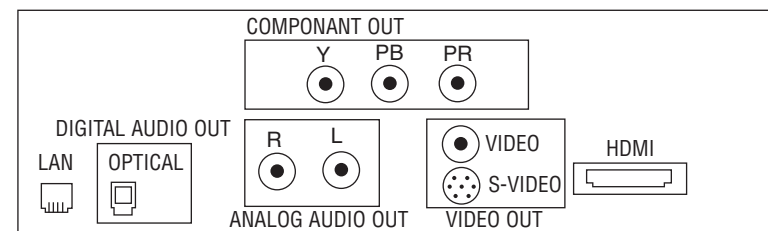

TOSHIBA HD-A20KU HD/DVD PLAYER